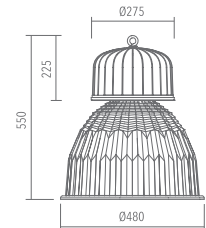

Habana IP65

LC4 00943 2

Rotosymmetric
 Ø 480mm IP65

Technical description

Body made in die cast aluminium with UNI 5076 alloy. Optional tempered glass, sodic/calcic type, 5mm thick, heat-proof and crash-proof. Reflector in pure aluminium, thickness 12/10, turned anodized and polished.

Installation

Industrial indoor

Size (mm)

480 x 480 x 550

Colour

Grey 2

| Code | Source | Power | Current | Connection | Lamp |
|-------------|---------------------|-------|---------|------------|----------------|
| LC4 00943 2 | Metal halide vapour | 400 W | 4,4 A | E 40 | ME HPI PLUS BU |

Accessories

Griglia di protezione
Wire guard

| | |
|----------------------|----------------------|
| Codice / code | Codice / code |
| L90 00000 0 Ø 390 | L90 00300 0 Ø 500 |
| L90 00100 0 Ø 450 | L90 00400 0 Ø 580 |
| L90 00200 0 Ø 480 | L90 00500 0 Ø 680 |