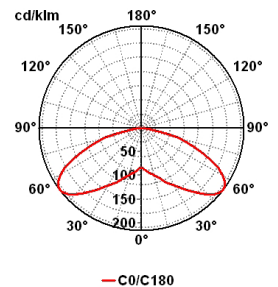

Habana IP65

LC4 00943 2

Rotosymmetric
 Ø 480mm IP65

Technical description

Body made in die cast aluminium with UNI 5076 alloy. Optional tempered glass, sodic/calcic type, 5mm thick, heat-proof and crash-proof. Reflector in pure aluminium, thickness 12/10, turned anodized and polished.

Installation

Industrial indoor

Size (mm)

480 x 480 x 550

Colour

Grey 2

| Code | Source | Power | Current | Connection | Lamp |
|-------------|---------------------|-------|---------|------------|----------------|
| LC4 00943 2 | Metal halide vapour | 400 W | 4,4 A | E 40 | ME HPI PLUS BU |